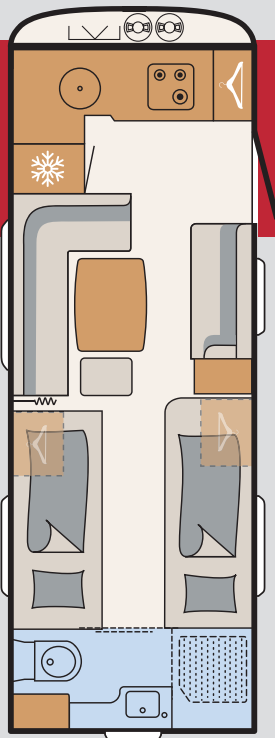

Dethleffs

Beduin Scandinavia 550 BET (SINGLE AXLE)

SPECIFICATIONS

Berth	3
Body	6.75m
Overall	8.12m
Width	2.30m
Beds	200 x 85cm (x2)
Weight	1700kg
Payload	300kg
Total	2000kg

CENTRAL RV

891 Tukairangi Road, RD5, Taupo
07 378 0620 • sales@centralrv.co.nz
www.centralrv.co.nz

FEATURES

- Twin single beds with premium temperature-regulating, 7-zone, watergel mattresses
- Full-size bathroom with separate shower cubicle, premium vanity and 18L Thetford cassette toilet
- Fully featured kitchen with oven/hob/grill, soft-close drawers, pantry and panoramic window
- 142L three-way automatic tower fridge-freezer
- Full carpet set
- Alde LPG/230V radiator central heating and HWC
- Fully self-contained with 130L fresh and 110L grey on-board tanks (monitored)
- 200W solar system with MPPT regulator
- 150Ah LifePo4 lithium battery with built-in BMS and Bluetooth monitoring
- 24" smart TV and 60cm KiwiSat auto satellite dish
- AirPlus ventilation system
- Indirect ambience lighting
- Large illuminated skylight
- Double-glazed windows; XPS insulation in floor, roof and walls
- Extra-wide 70cm entry door
- Large, vertical-opening front storage locker with aluminium tread plate floor
- External gas outlet
- Glass fibre composite roof
- AL-KO heavy-duty chassis and suspension for extreme payloads, ATC trailer control, stabilizer coupling, and AAA self-adjusting brakes
- 15" Euro alloy wheels with heavy-duty commercial tyres
- Smoke alarm, CO alarm, fire extinguisher

CAMPING READY: Each caravan comes with a 3-year WOF, registration, gas certification, electrical WOF, self-containment certification, full 9kg LPG bottle, 20m power lead, step, bubble level, steady winder, wheel brace, toilet chemical, RV toilet paper, grey water treatment, grey water drain hose and bag, and a roll-away grey container.