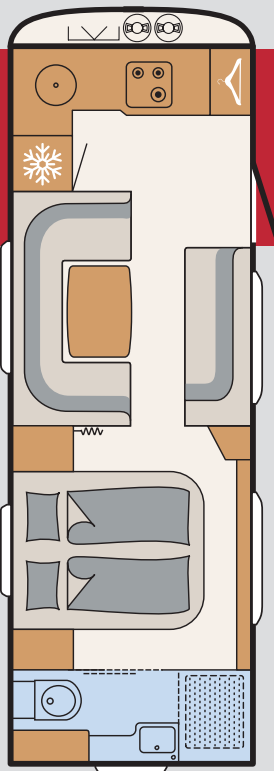

Dethleffs

Beduin Scandinavia 690 BQT (TANDEM AXLE)

SPECIFICATIONS

Berth	4
Body	7.65m
Overall	9.01m
Width	2.50m
Bed	200 x 155cm
Weight	2150kg
Payload	350kg
Total	2500kg

CENTRAL RV

891 Tukairangi Road, RD5, Taupo
07 378 0620 • sales@centralrv.co.nz
www.centralrv.co.nz

FEATURES

- Retracting island bed with premium 7-zone, temperature-regulating, watergel mattress
- 6-8 person lounge with large freestanding table
- Full-size bathroom with separate shower cubicle, premium vanity and 18L Thetford cassette toilet
- Very large front kitchen with generous bench space and storage, oven/hob/grill, soft-close drawers, pantry and panoramic window
- 175L three-way automatic fridge-freezer
- Full carpet set
- Alde LPG/230V radiator central heating and hot water cylinder
- Fully self-contained with 180L fresh and 145L grey on-board tanks (monitored)
- 150Ah LifePo4 lithium battery with built-in BMS and Bluetooth monitoring
- 400W solar system with MPPT regulator
- 24" smart TV and 60cm KiwiSat auto satellite dish
- AirPlus ventilation system
- Indirect ambience lighting
- Illuminated skylight in lounge
- Double-glazed windows, XPS insulation in floor, roof and walls
- Extra-wide 70cm entry door
- Large, vertical-opening front storage locker with aluminium tread plate floor
- External gas outlet
- Glass fibre composite roof
- AL-KO heavy-duty chassis and suspension for extreme payloads, stabilizer coupling and AAA self-adjusting brakes
- 14" Euro alloy wheels with heavy-duty commercial tyres
- Smoke alarm, CO alarm, fire extinguisher

CAMPING READY: Each caravan comes with a 3-year WOF, registration, gas certification, electrical WOF, self-containment certification, full 9kg LPG bottle, 20m power lead, step, bubble level, steady winder, wheel brace, toilet chemical, RV toilet paper, grey water treatment, grey water drain hose and bag, and a roll-away grey container.