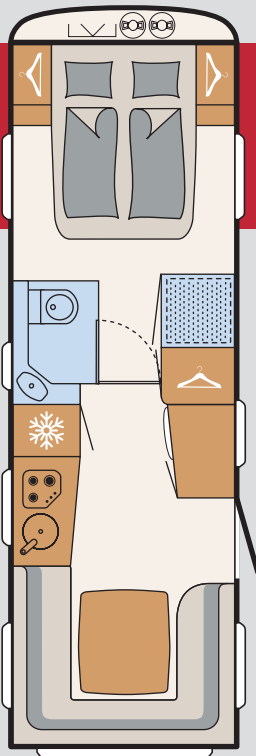

Dethleffs

Nomad 760 DR Premium

TANDEM AXLE

SPECIFICATIONS

Berth	4
Body	8.05m
Overall	9.42m
Width	2.50m
Bed	200 x 150cm
Weight	2250kg
Payload	550kg
Total	2800kg

CENTRAL RV

891 Tukairangi Road, RD5, Taupo
 07 378 0620 • sales@centralrv.co.nz
 www.centralrv.co.nz

FEATURES

- Island bed with premium 7-zone, temperature-regulating, watergel mattress
- 6-8 person lounge with large freestanding table
- Full bathroom with separate shower cubicle, premium vanity and 18L Thetford cassette toilet
- Fully featured kitchen with hob/oven, soft-close drawers, pantry, generous storage and illuminated splashback
- Full-size, three-way, automatic 177L fridge-freezer
- Full carpet set
- 24" smart TV and 60cm KiwiSat auto satellite dish
- Indirect ambience lighting and illuminated skylight in lounge
- Alde LPG/230V radiator central heating and hot water cylinder
- Fully self-contained with 200L fresh and 145L grey on-board tanks (monitored)
- 200Ah LifePo4 lithium battery with built-in BMS and Bluetooth monitoring
- 600W solar system with MPPT regulator
- Extra-wide 70cm entry door
- Double-glazed windows, XPS insulation in floor, roof and walls
- Large, vertical-opening front storage locker with aluminium tread plate floor
- External gas outlet
- Glass fibre composite roof
- AL-KO heavy-duty chassis and suspension for extreme payloads, stabilizer coupling and AAA self-adjusting brakes
- 14" Euro alloy wheels with heavy-duty commercial tyres
- Smoke alarm, CO alarm, fire extinguisher

CAMPING READY: Each caravan comes with a 3-year WOF, registration, gas certification, electrical WOF, self-containment certification, full 9kg LPG bottle, 20m power lead, step, bubble level, steady winder, wheel brace, toilet chemical, RV toilet paper, grey water treatment, grey water drain hose and bag, and a roll-away grey container.